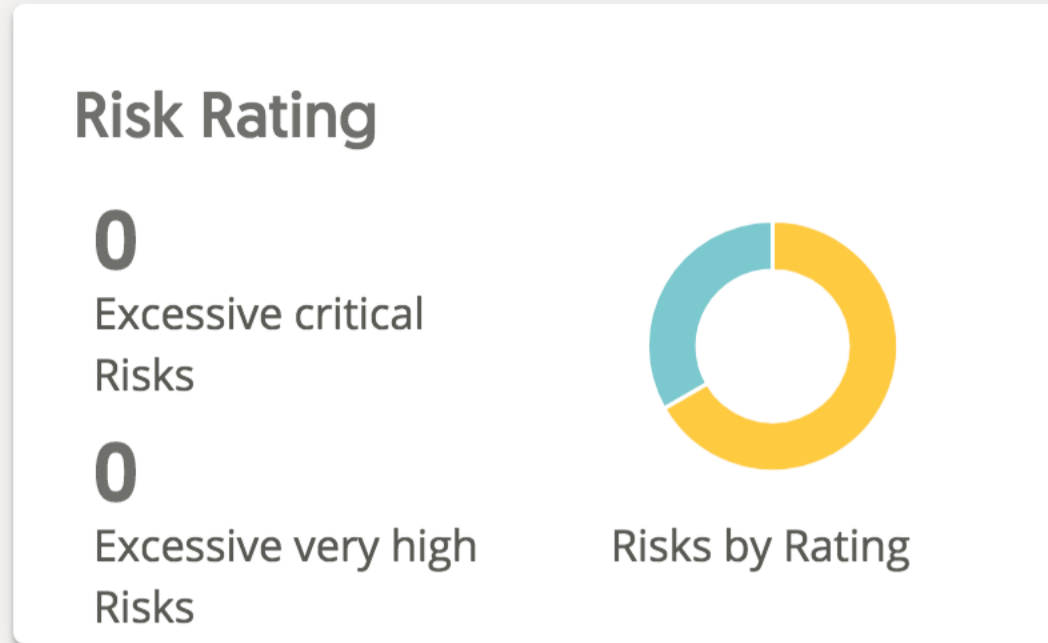

Risk Management

Stefan Sulistyo
alyne.com

Search Screen

- HR
- IT
- Munich
- London
- Supply Chain

High: LTE congestion in central London

Sometimes it is difficult to get a proper connection

High Almost Certain € 1,000

Comments

- Stefan Sulistyo updated in risk rating 3 minutes ago
- Write comment...

High: Flu epidemic

Increased staff outages due to flu.

High Very Likely € 50,000

Mitigation Plan

Stefan Sulistyo raised this risk on 26 Mar 2018.

- Work from home options - 25%
- Implement: People Continuity Strategies - 20%

High: Wifi unstable

Possibly due to interference

Medium Almost Certain € 5,000

Mitigation Plan

Stefan Sulistyo raised this risk on 26 Mar 2018.

- Perform Wifi site survey and improve settings - 15%

Medium: Elevator outage

This will cause issues to deliver packages and people.

Medium Very Likely € 2,500

Medium: UPS Packages lost

Packages have been lost in transit.

Medium Very Likely € 1,000

Risk Tags

London Supply Chain

High: Tube strike

Transportation strike in London will cause people to not reach the office.

High Very Likely € 2,000