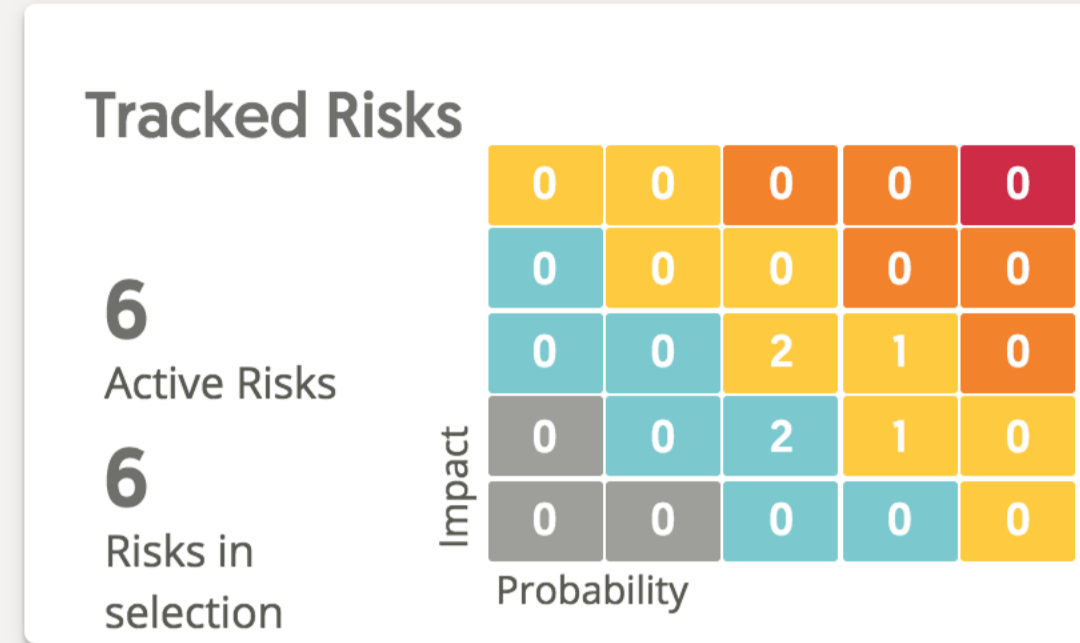

## Risk Management

Stefan Sulistyo  
alyne.com

Search Screen

- HR
- IT
- Munich
- London
- Supply Chain