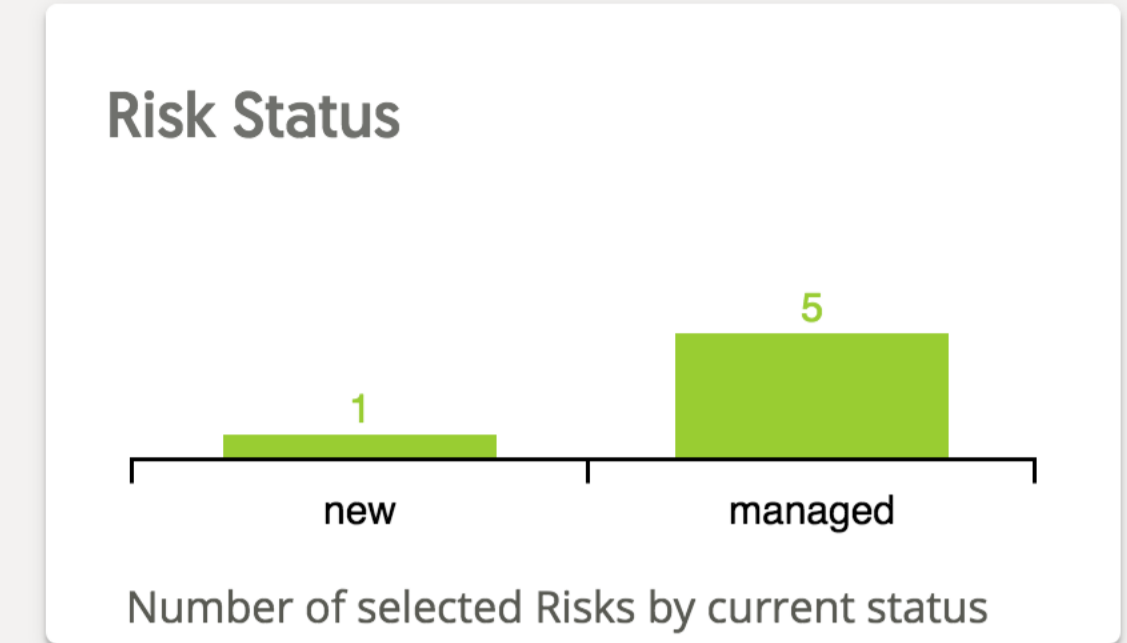

## Risk Management

Stefan Sulistyo  
alyne.com

Search Screen

- HR
- IT
- Munich
- London
- Supply Chain