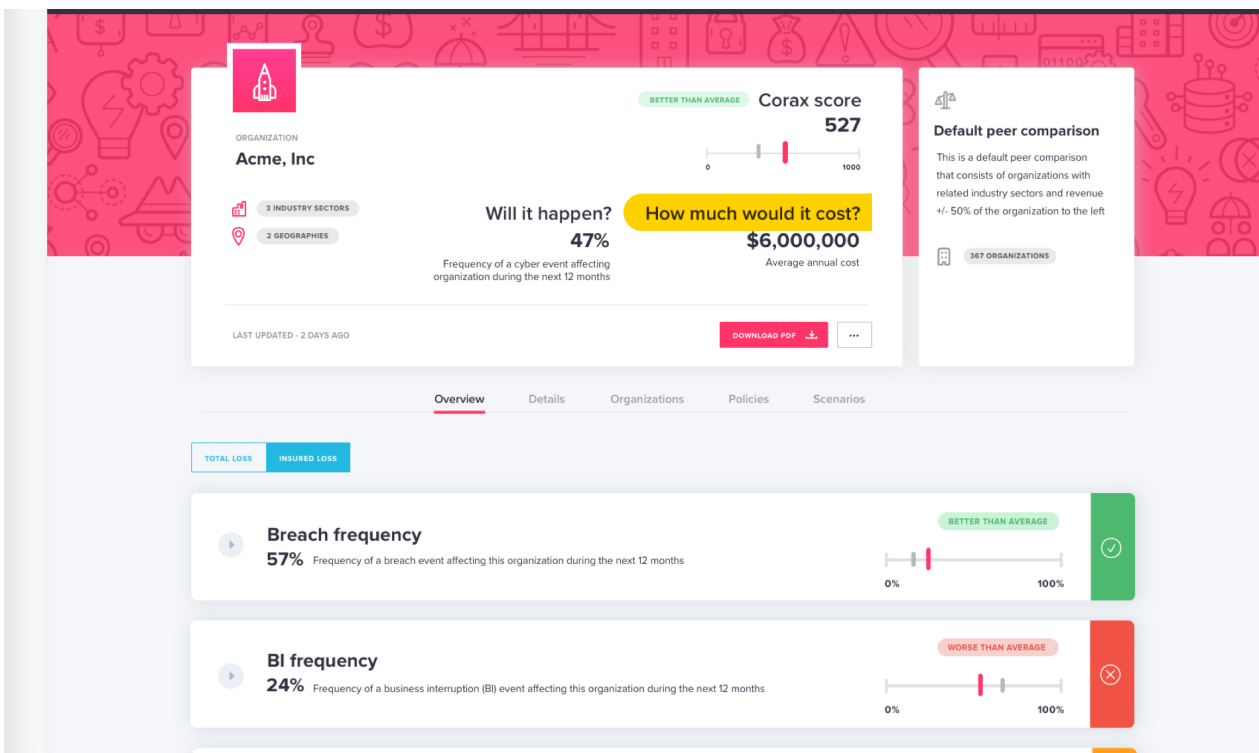

LOGIN

REQUEST A DEMO

adequacy of your rate online.

Exposure management

Assess the exposure of your attachment point within an insurance tower.

Cyber hygiene

Increase conversion rates by enabling sales conversations.

Overcome common objections by providing insight into the likelihood of a cyber event and how much it could cost.

This website uses cookies to improve your experience. We'll assume you're ok with this, but you can opt-out if you wish. **ACCEPT** **REJECT** [Read More](#)